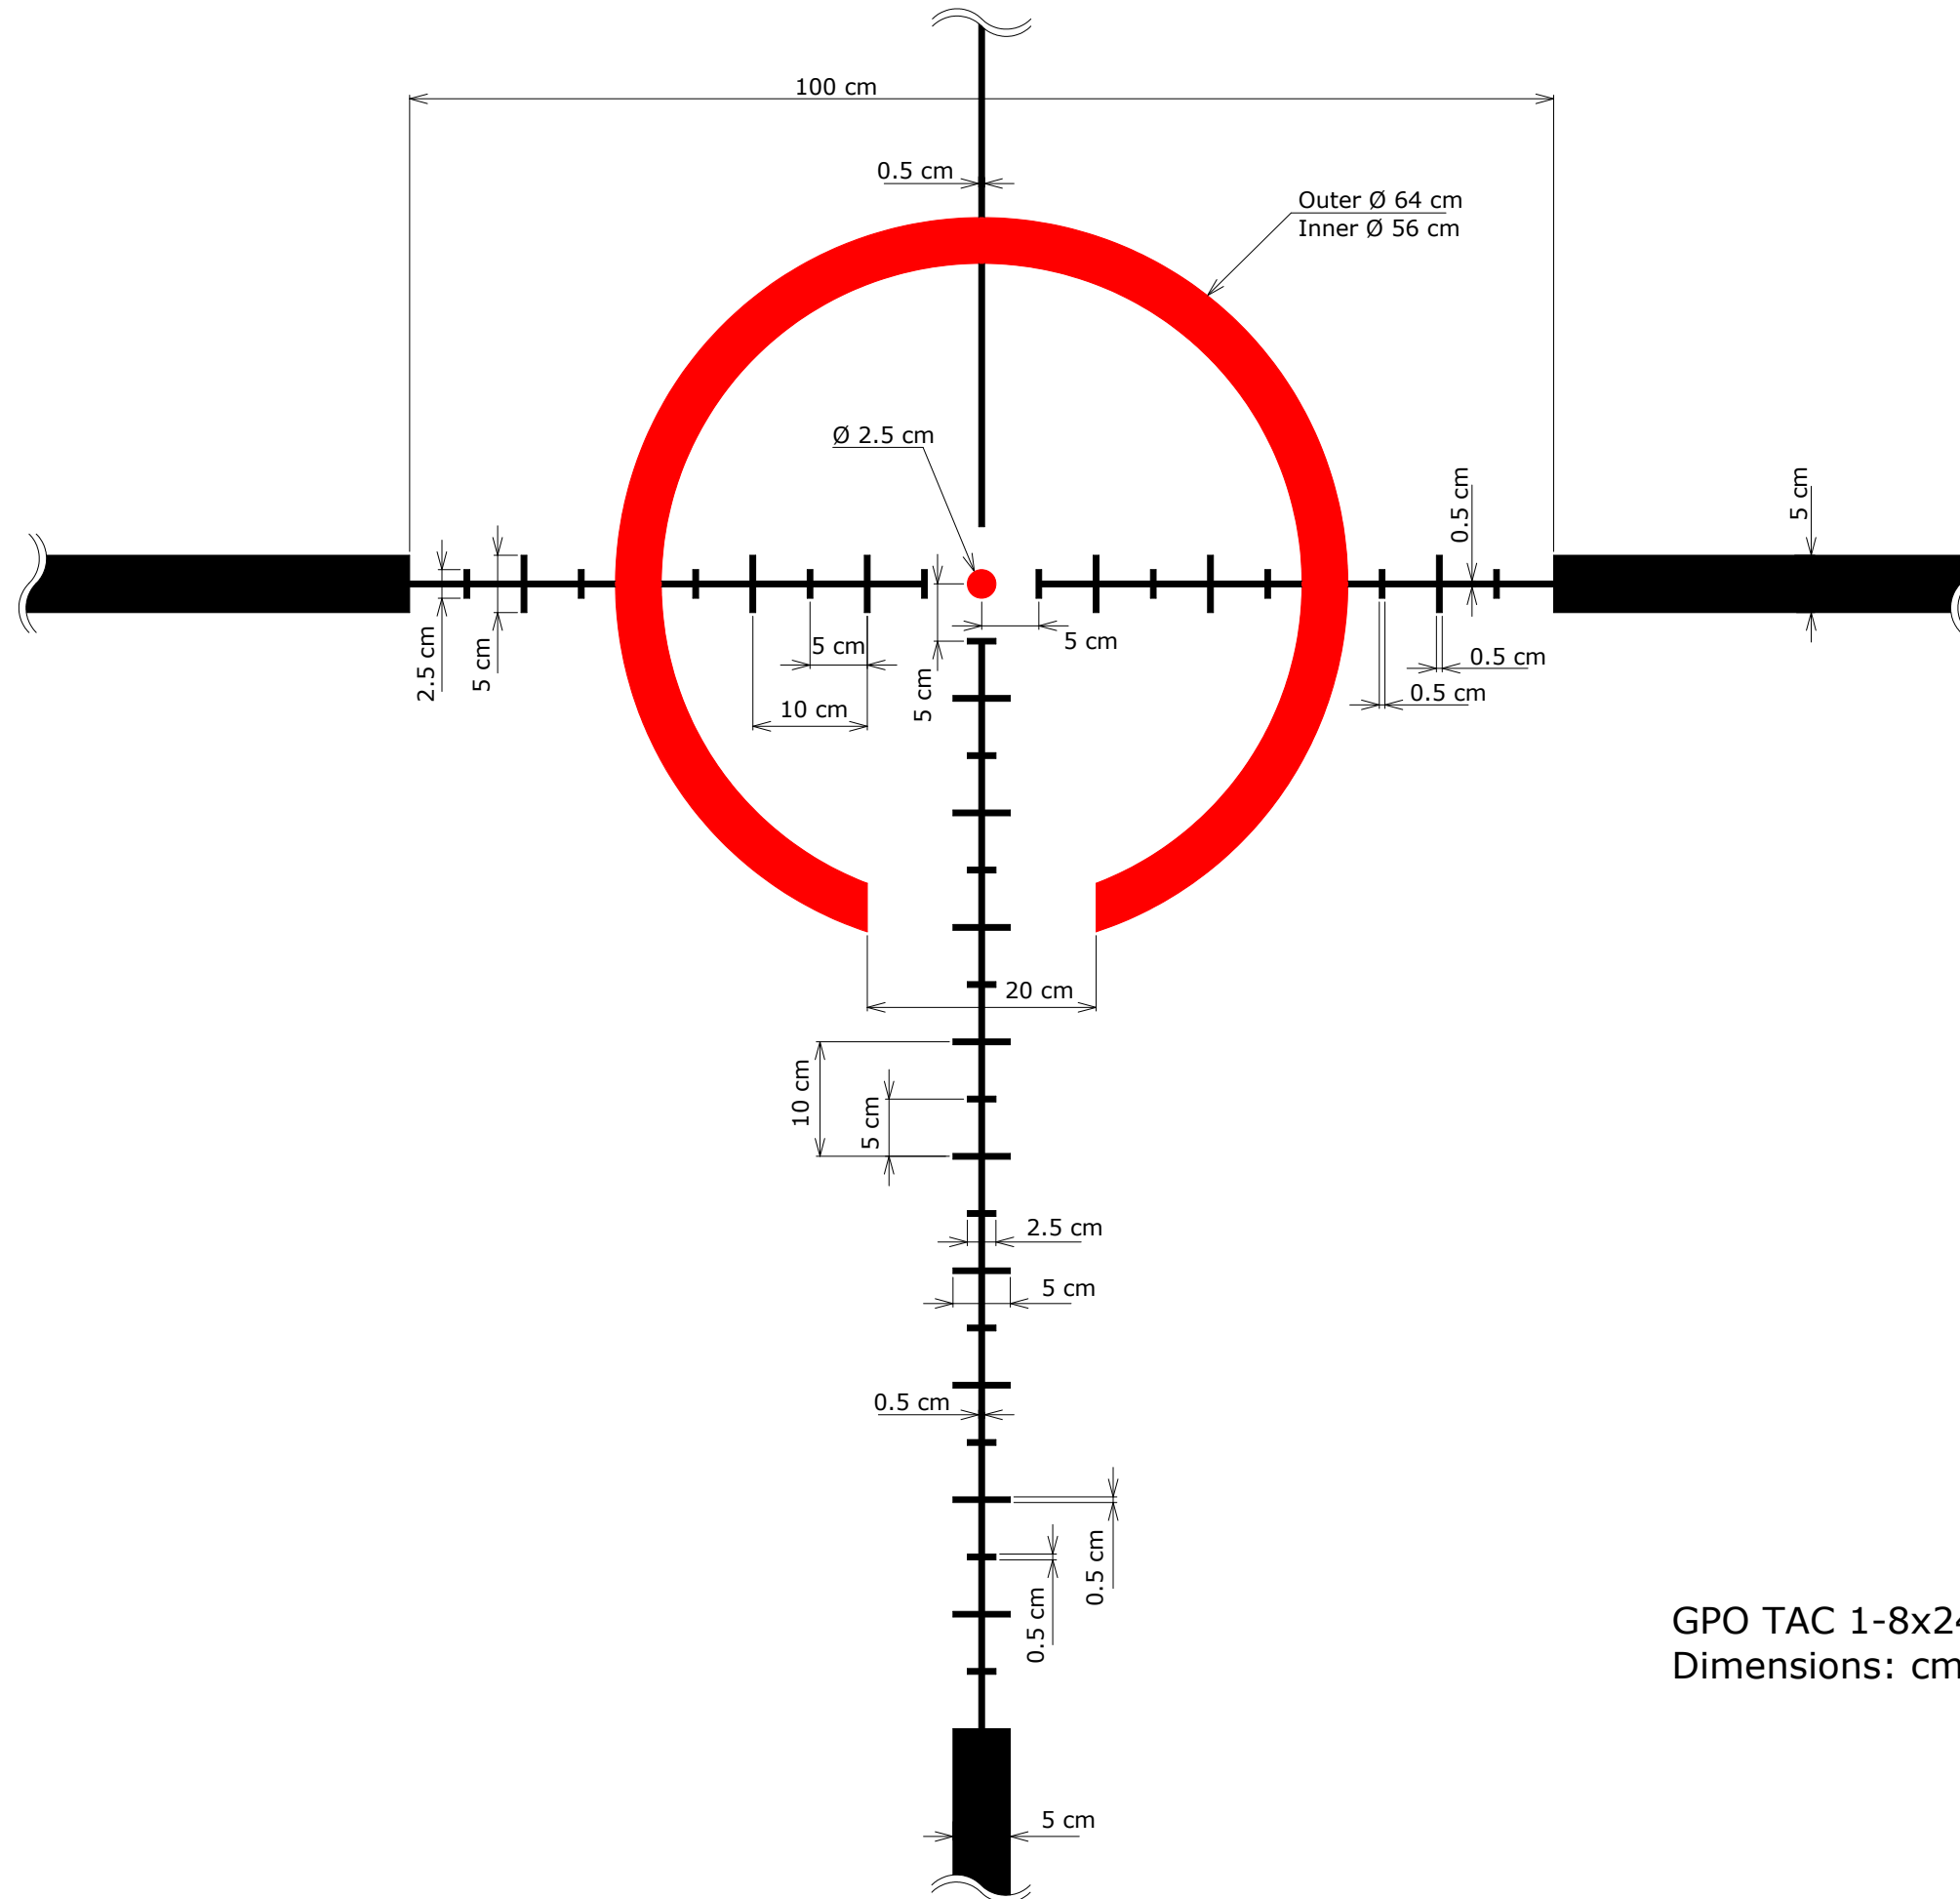

GPO TAC 1-6x24i HSi (FFP)
Dimensions: cm @ 100m

GPO TAC 1-8x24i HSi (FFP)
Dimensions: cm @ 100m